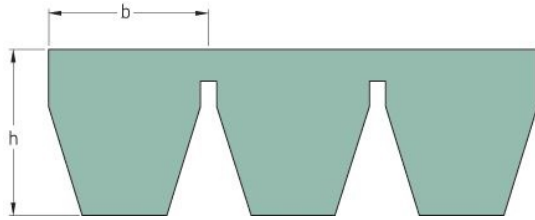

PHG 5V600X3

Belt marking	5V600
No. of ribs	3
Outside length (mm)	1524
Outside length (in)	60
Effective length (in)	60
Width (mm)	45
Width (in)	1.77
b = Width (mm)	15
b = Width (in)	0.59
h = Height (mm)	15.1
h = Height (in)	0.59