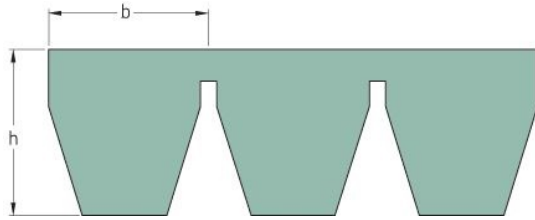

# PHG 5V2000X5

Belt marking	5V2000
No. of ribs	5
Outside length (mm)	5080
Outside length (in)	200
Effective length (in)	200
Width (mm)	75
Width (in)	2.95
b = Width (mm)	15
b = Width (in)	0.59
h = Height (mm)	15.1
h = Height (in)	0.59