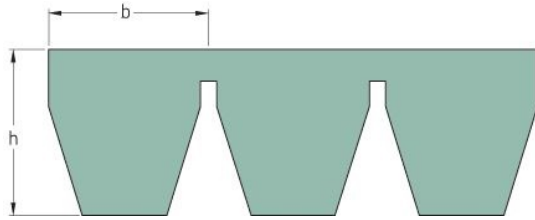

# PHG 5V1000X5

Belt marking	5V1000
No. of ribs	5
Outside length (mm)	2540
Outside length (in)	100
Effective length (in)	100
Width (mm)	75
Width (in)	2.95
b = Width (mm)	15
b = Width (in)	0.59
h = Height (mm)	15.1
h = Height (in)	0.59