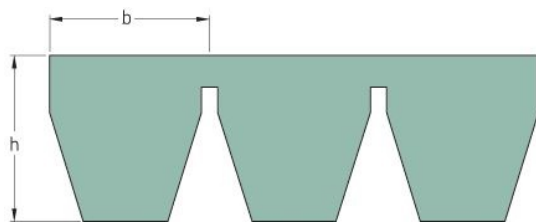

PHG 3V750X3

Belt marking	3V750
No. of ribs	3
Outside length (mm)	1905
Outside length (in)	75
Effective length (in)	75
Width (mm)	27
Width (in)	1.06
b = Width (mm)	9
b = Width (in)	0.35
h = Height (mm)	9.9
h = Height (in)	0.39