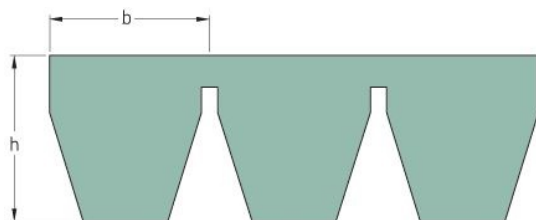

# PHG 3V850X5

Belt marking	3V850
No. of ribs	5
Outside length (mm)	2159
Outside length (in)	85
Effective length (in)	85
Width (mm)	45
Width (in)	1.77
b = Width (mm)	9
b = Width (in)	0.35
h = Height (mm)	9.9
h = Height (in)	0.39