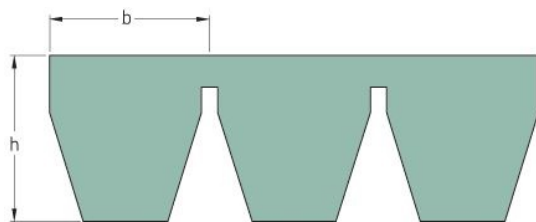

PHG 3V500X4

Belt marking	3V500
No. of ribs	4
Outside length (mm)	1270
Outside length (in)	50
Effective length (in)	50
Width (mm)	36
Width (in)	1.42
b = Width (mm)	9
b = Width (in)	0.35
h = Height (mm)	9.9
h = Height (in)	0.39